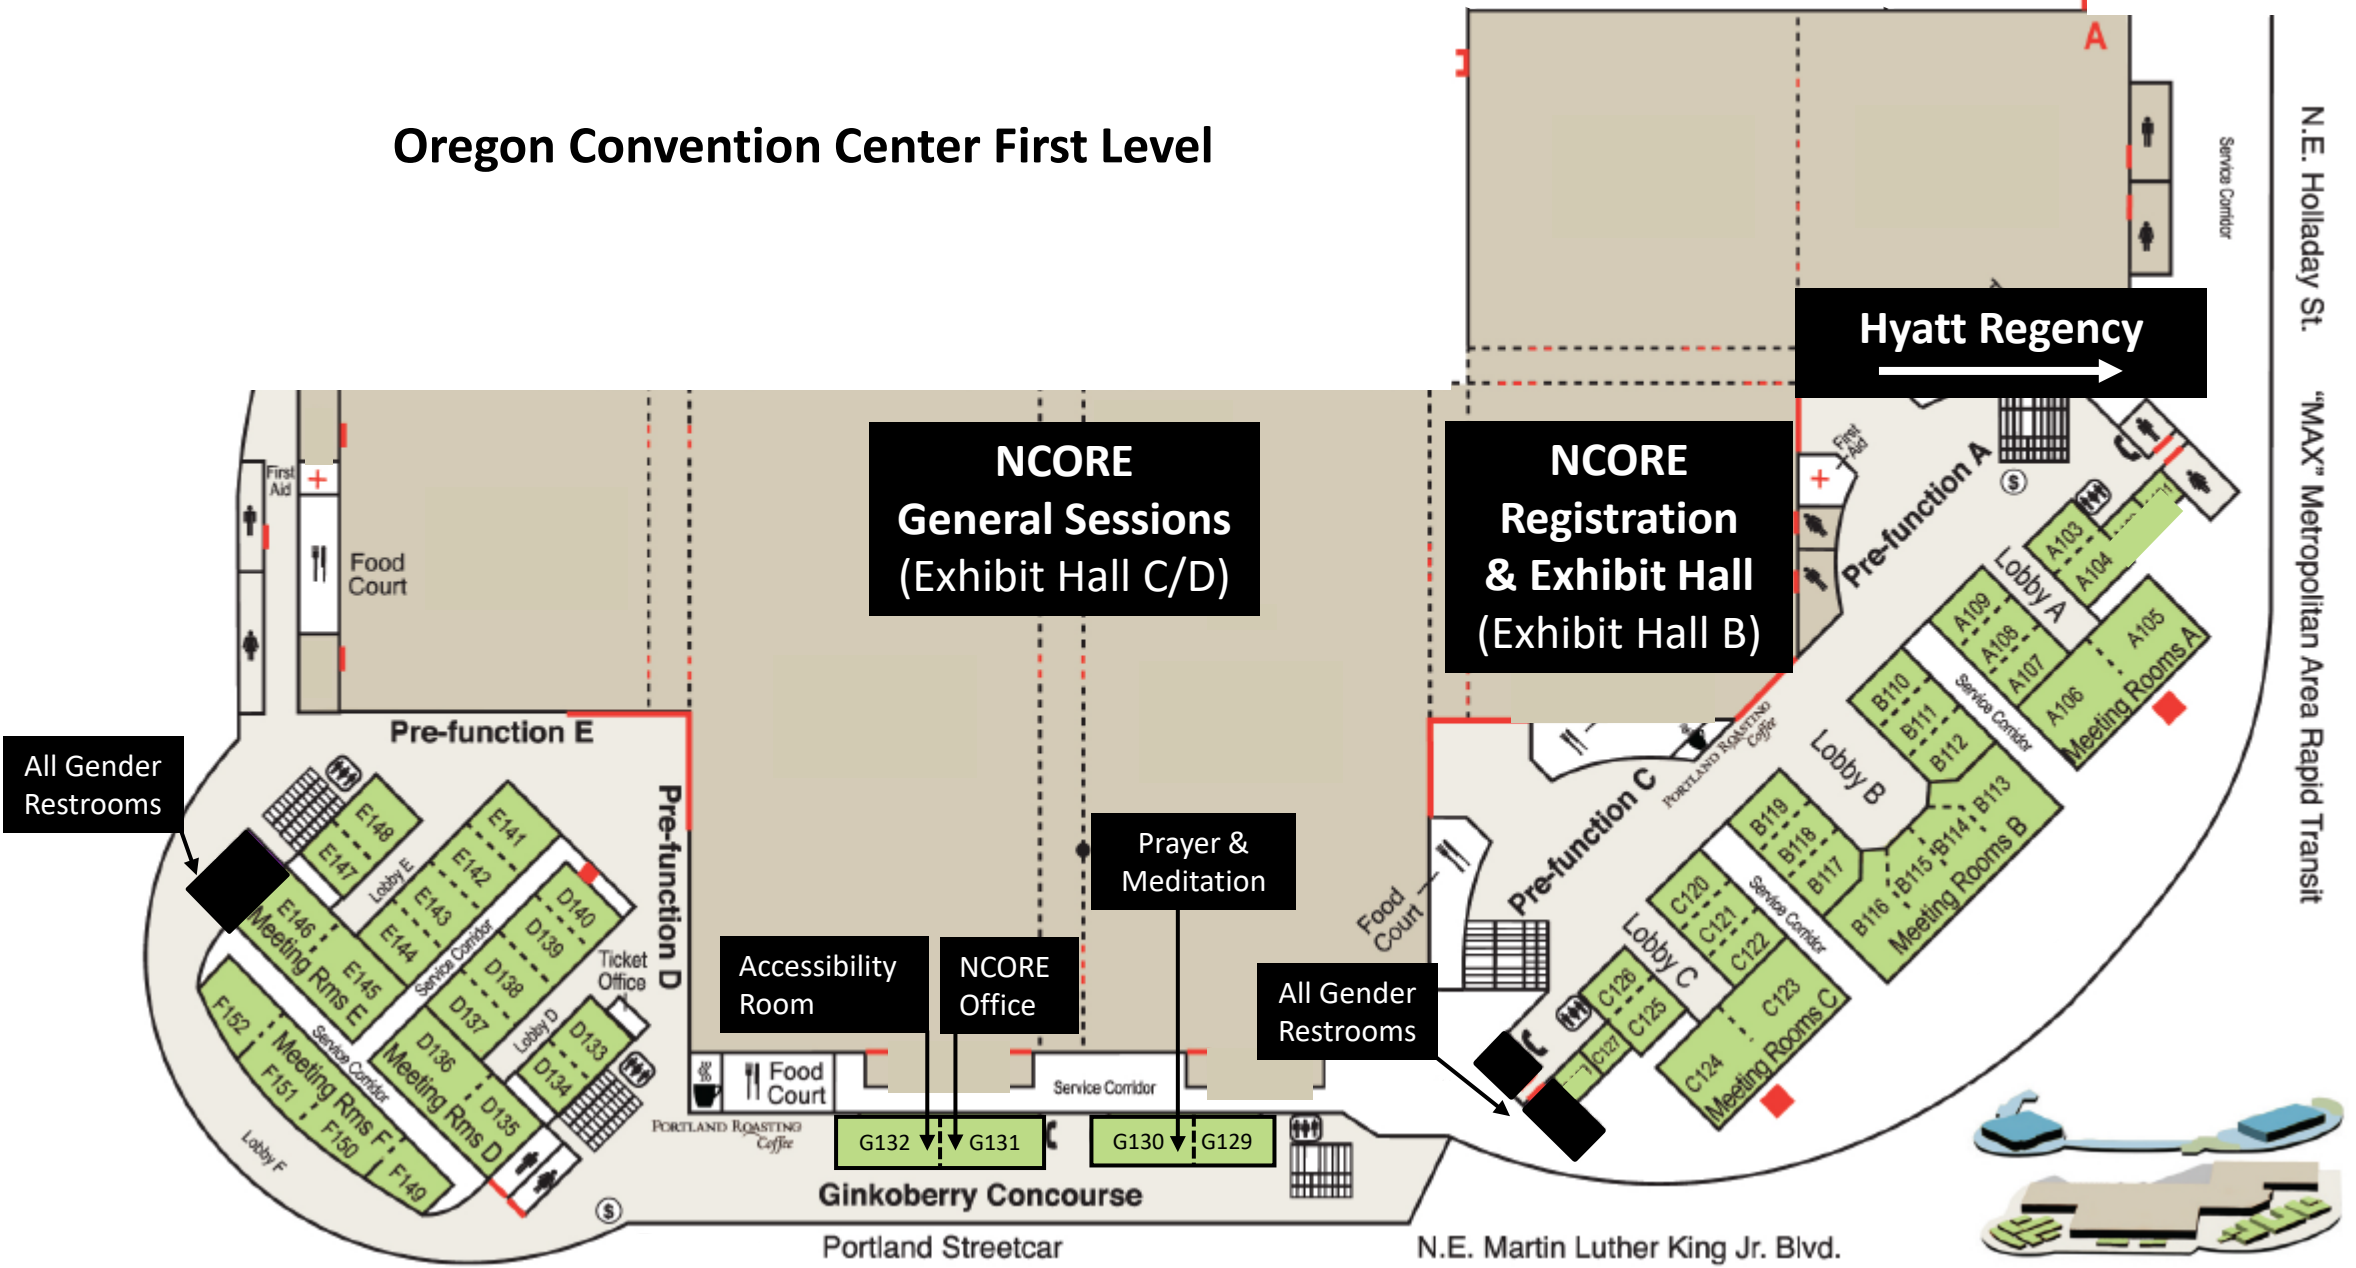

Oregon Convention Center First Level

All Gender Restrooms

NCORE General Sessions (Exhibit Hall C/D)

NCORE Registration & Exhibit Hall (Exhibit Hall B)

Hyatt Regency

Prayer & Meditation

Accessibility Room

NCORE Office

All Gender Restrooms

Ginkberry Concourse

Portland Streetcar

N.E. Martin Luther King Jr. Blvd.

Oregon Convention Center Second Level